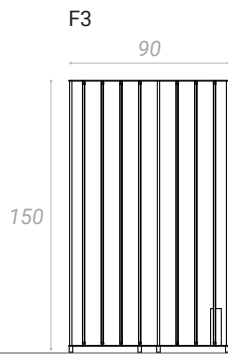

MATERIALI/MATERIALS
metallo/metal

FINITURE/
FINISHES

ORO ANTICO/
ANTIQUE GOLD

CROMO/
CHROME

ANTRACITE/
ANTHRACITE

C7 Led 2700°K 20W 24V 2500Lm
F3 Led 2700°K 70W 24V 8750Lm

CE F3 Dimmer included
CE C7