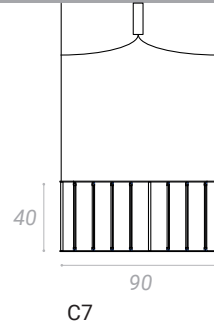

MATERIALI/MATERIALS
metallo/metal

FINITURE/
FINISHES

ORO ANTICO/
ANTIQUE GOLD

CROMO/
CHROME

ANTRACITE/
ANTHRACITE

C7 Led 2700°K 20W 24V 2500Lm
F3 Led 2700°K 70W 24V 8750Lm

CE F3 Dimmer included
CE C7