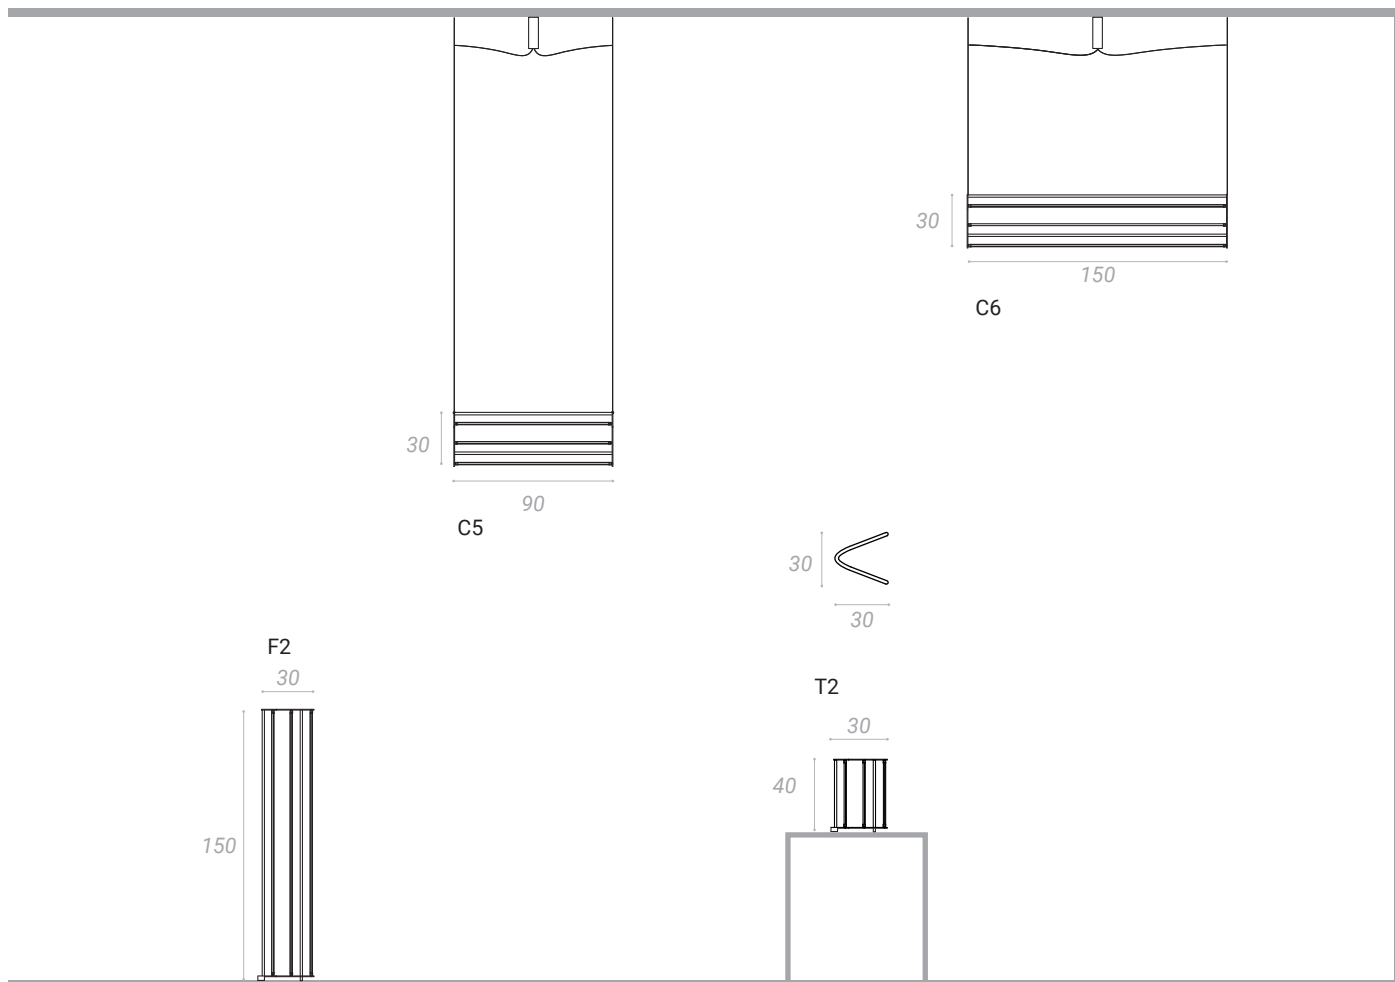

- C5 Led 2700°K 34W 24V 4250Lm
- C6 Led 2700°K 54W 24V 6750Lm
- F2 Led 2700°K 54W 24V 6750Lm
- T2 Led 2700°K 15W 24V 1900Lm

F2/T2 Dimmer included
C5/C6

MATERIALI/MATERIALS
metallo/metal

FINITURE/
FINISHES

ORO ANTICO/
ANTIQUÉ GOLD

CROMO/
CHROME

ANTRACITE/
ANTHRACITE