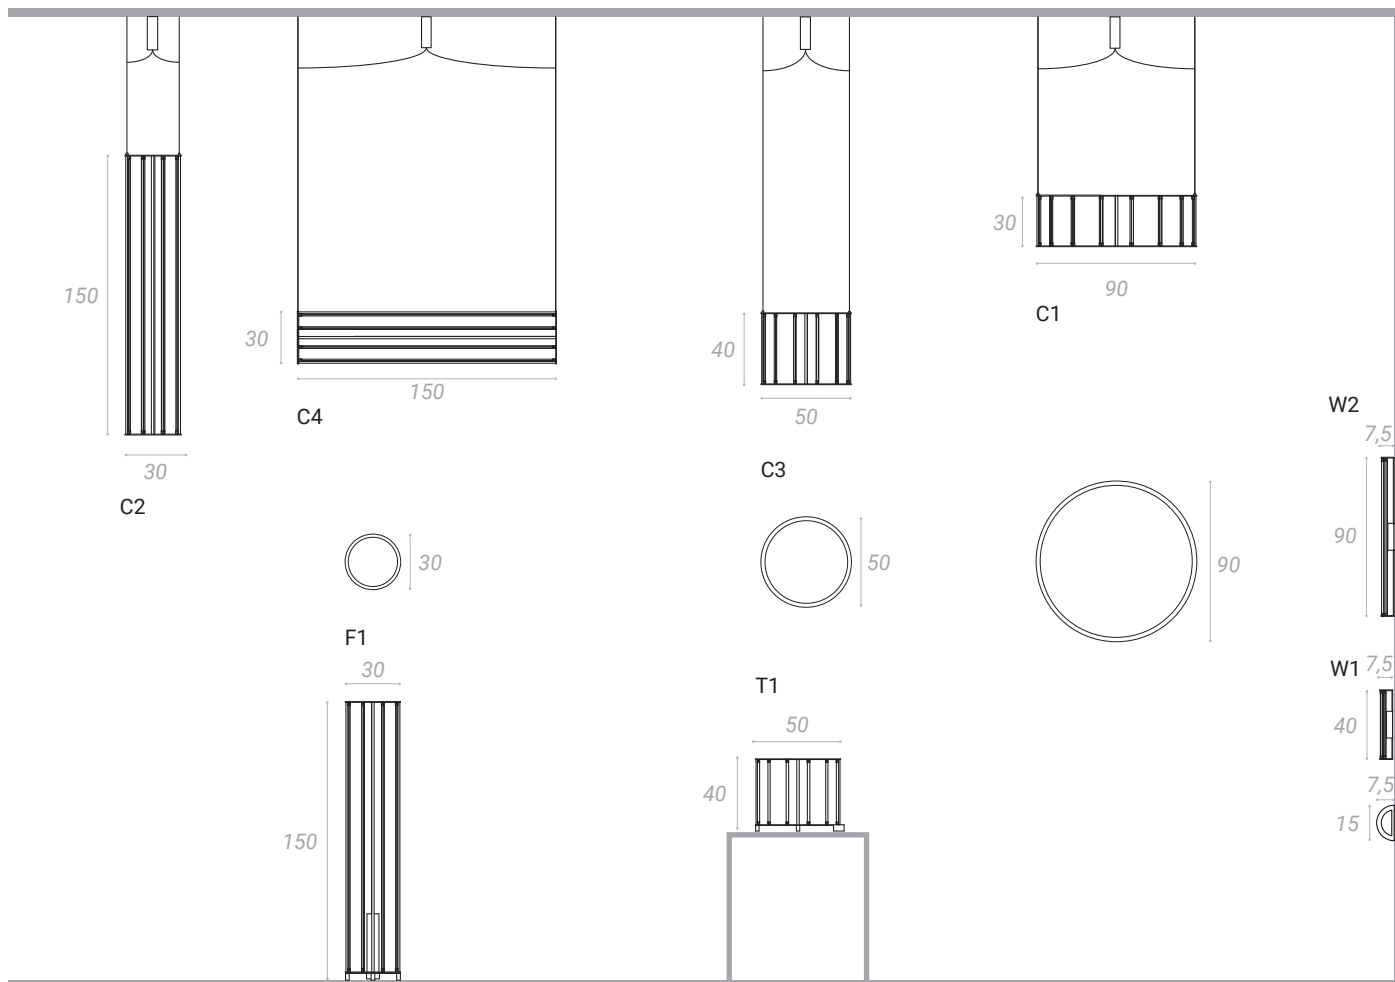

Ra round

Ra round

Ra round

Ra round

- C1 Led 2700°K 26W 24V 3250Lm
- C2 Led 2700°K 70W 24V 8750Lm
- C3 Led 2700°K 30W 24V 3750Lm
- C4 Led 2700°K 70W 24V 8750Lm
- F1 Led 2700°K 70W 24V 8750Lm
- T1 Led 2700°K 30W 24V 3750Lm
- W1 Led 2700°K 8W 24V 1000Lm
- W2 Led 2700°K 17W 24V 2150Lm